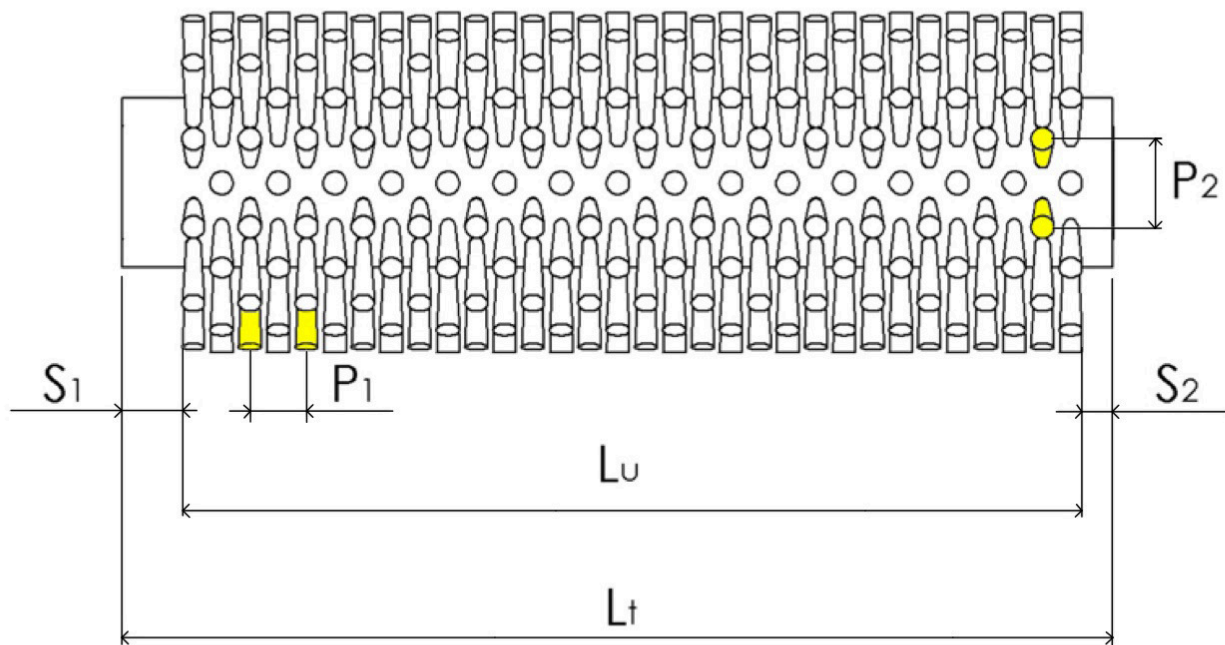

# SPAZZOLA CILINDRICA PUNZONATA BRUSH CYLINDER PUNCHED CUSTOM

Q.ty: \_\_\_\_\_

Lu: \_\_\_\_\_

D1: \_\_\_\_\_

P1: \_\_\_\_\_

Lt: \_\_\_\_\_

D2: \_\_\_\_\_

P2: \_\_\_\_\_

S1: \_\_\_\_\_

De: \_\_\_\_\_

\*\*supporto/support

S2: \_\_\_\_\_

Df: \_\_\_\_\_

\*\* \_\_\_\_\_

\*monofilo/monofilament \_\_\_\_\_