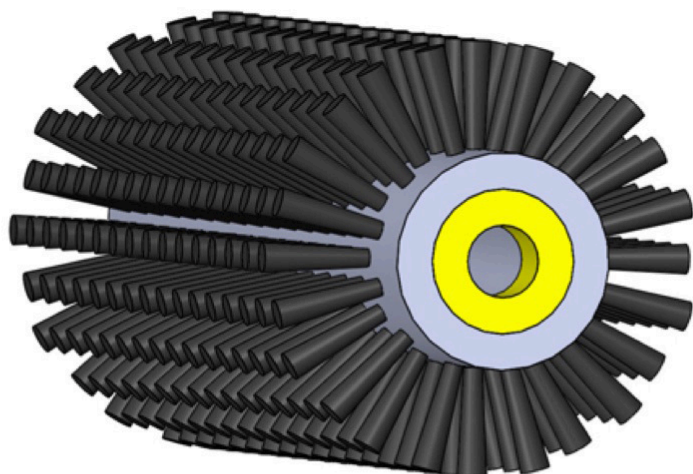

# SPAZZOLA CILINDRICA PUNZONATA BRUSH CYLINDER PUNCHED CUSTOM

Q.ty: \_\_\_\_\_

Lu: \_\_\_\_\_

D1: \_\_\_\_\_

P1: \_\_\_\_\_

Lt: \_\_\_\_\_

D2: \_\_\_\_\_

P2: \_\_\_\_\_

S1: \_\_\_\_\_

De: \_\_\_\_\_

\*\*supporto/support

S2: \_\_\_\_\_

Df: \_\_\_\_\_

\*\* \_\_\_\_\_

\*monofilo/monofilament \_\_\_\_\_