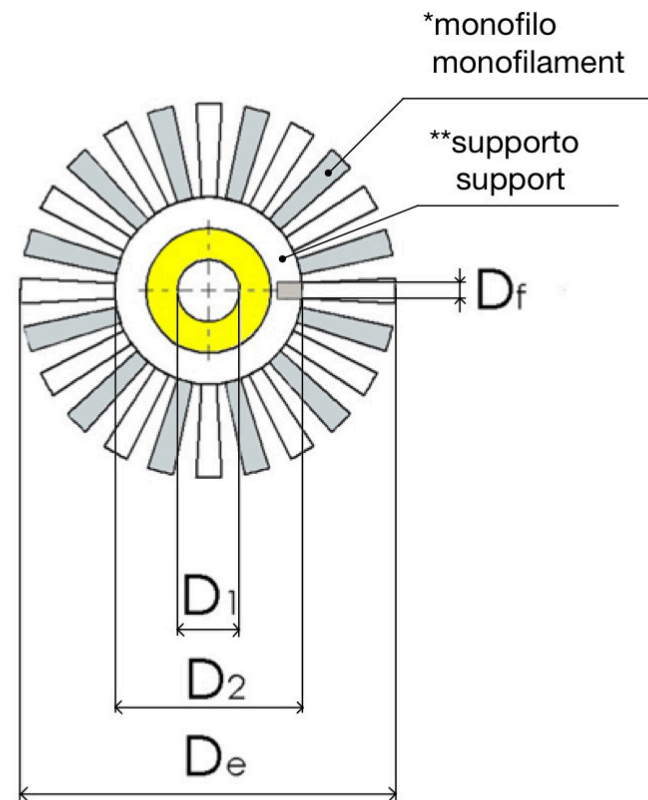

# SPAZZOLA CILINDRICA PUNZONATA BRUSH CYLINDER PUNCHED CUSTOM

Q.ty: \_\_\_\_\_

Lu: \_\_\_\_\_

D1: \_\_\_\_\_

P1: \_\_\_\_\_

Lt: \_\_\_\_\_

D2: \_\_\_\_\_

P2: \_\_\_\_\_

S1: \_\_\_\_\_

De: \_\_\_\_\_

\*\*supporto/support

S2: \_\_\_\_\_

Df: \_\_\_\_\_

\*\* \_\_\_\_\_

\*monofilo/monofilament \_\_\_\_\_